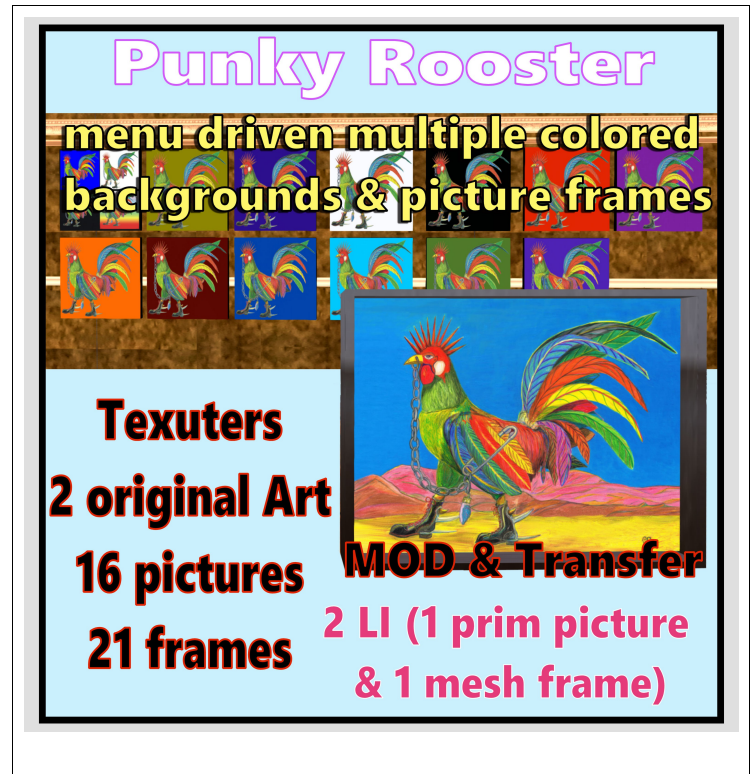

UNPACKING CASPERVEND

CasperVend items come in a box and will probably show up in your Objects Folder. You'll need to rez the box and open it to copy to your inventory. Since there are no copy permissions, you'll get a message that they have to move to inventory. There is a Sandbox on the Milda shops.

UNPACKING SL MARKETPLACE

Markerplace purchases most likely will not be boxed and can be viewed in the contents tab on the product page. Those items will go to your Received Items Folder in your Inventory. Items with no copy permissions, will move in and out of inventory as you rez them and take them back.

INFORMATION

Full project and artwork information at <http://thunderchild.net>. <http://kock.rocks>. "Punky Rooster, Mascot KOCK.rocks BiPolar Radio" is a 2015 total pencil creation.

AVAILABILITY

This product in various forms are available in Second Life (SL) and Real Life (RL). RL products are provided by third-party on-demand companies including RedBubble.com, Society6.com, Spoonflower.com and others